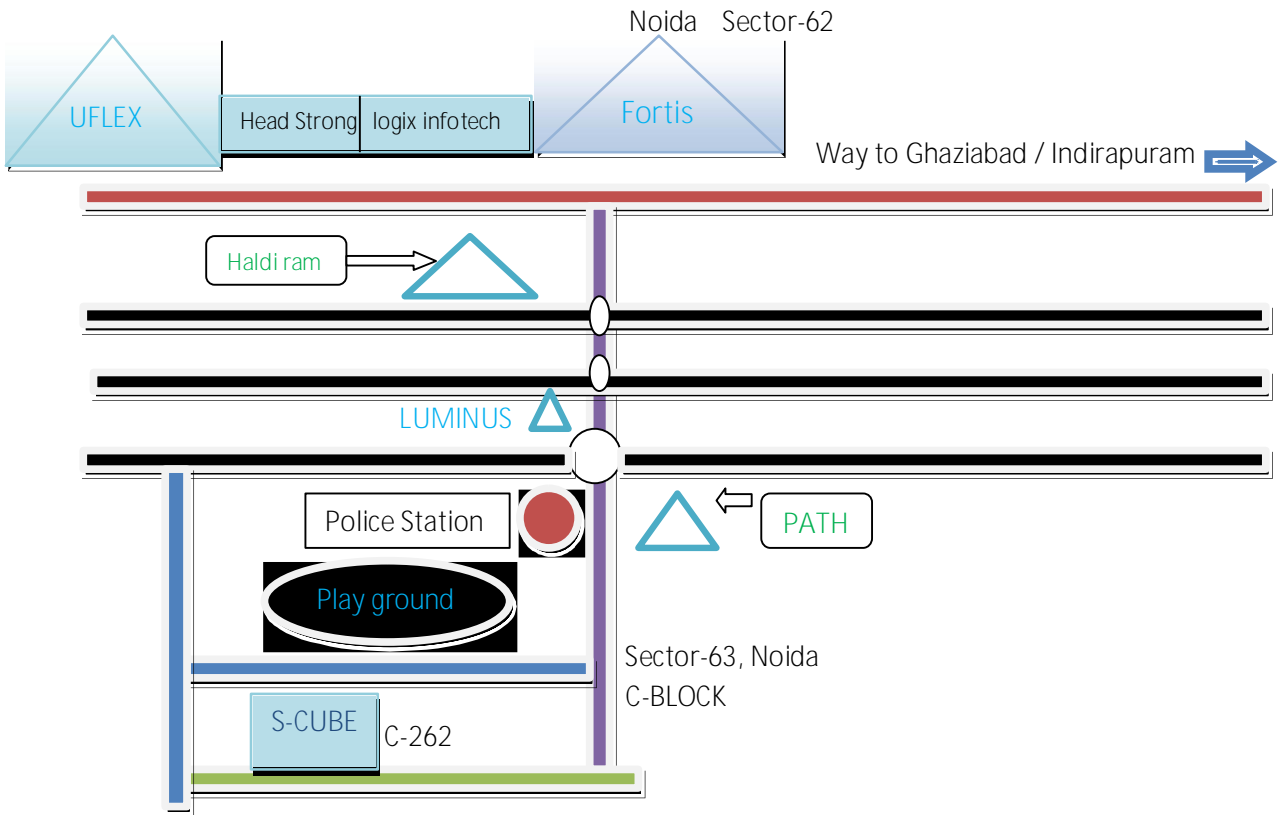

Way To Satyam Software Solutions (S-CUBE) --- MAP

From New Delhi

From IGI Airport

IGI Airport--> Mahipal Pur-->Dhaura Kuan-->AIIMS-->Lajpat Nagar-> Toll Bridge à Noida 12/22à Sector-62

From New Delhi Railway Station

Connaught Place—>ITO-Laxmi Nagar—>Mayur Viharà Noida 12/22à Sector-62

Bus No. GL32, 355, 400

Connaught Place—>ITO-Laxmi Nagar—>Mayur Viharà Noida sector 12/22à Sector-62

Bus No.323, 392

Dhaura Kuan ->R.K.Puram->AIIMS—>South Ex—>Lajpat Nagarà Ashram à Toll Bridge à Noida sector 12/22à Sector-62